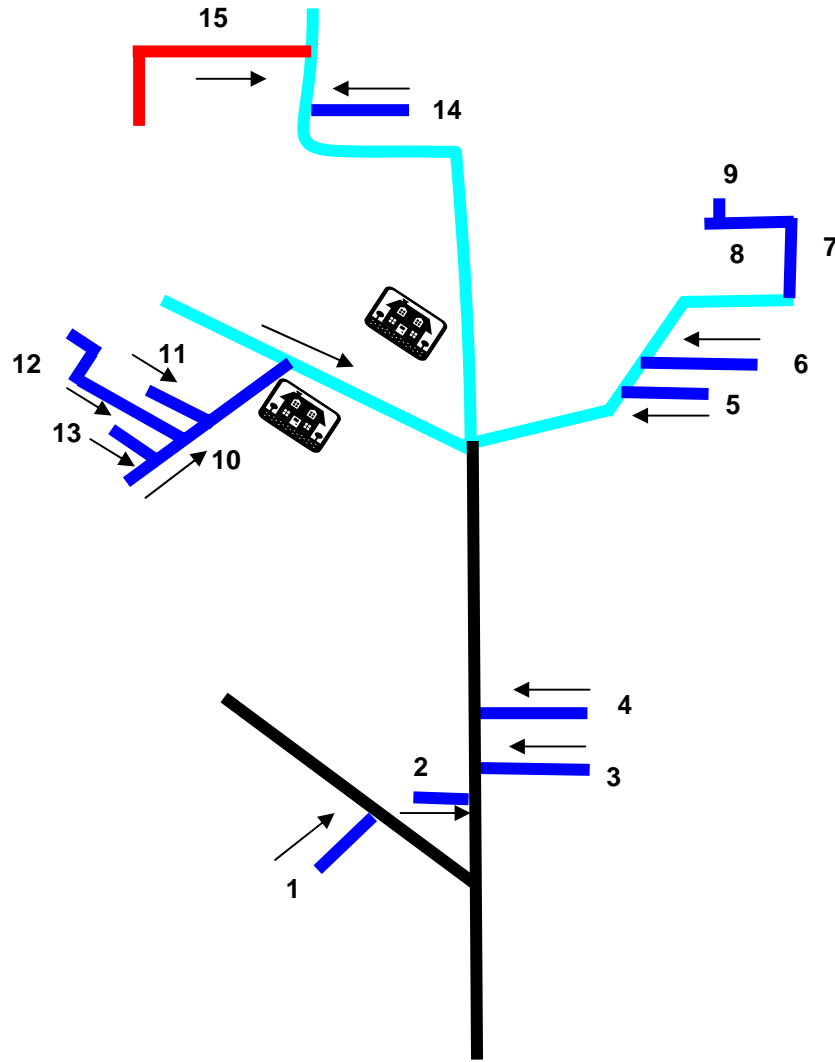

Iyeig dk; LFk

-  Proposed C.C. Road up to 50 Lacs in S C Abadi
-  Proposed C.C. Road up to 50 Lacs in General Abadi
-  Proposed C.C. Road in Main Gali in Place of bitumenus Road in main gali (Above 50 Lacs)
-  Proposed Improvement Kharanja & Drain
-  Painted Bitumenus Road
-  Existing C.C./ C C Tile Road

31

32

33

34

35

36

37

38

41

42

43

44

45

46

47

48

51

52

53

54

55

56

57

58